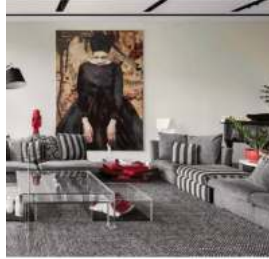

Finding Wonderland